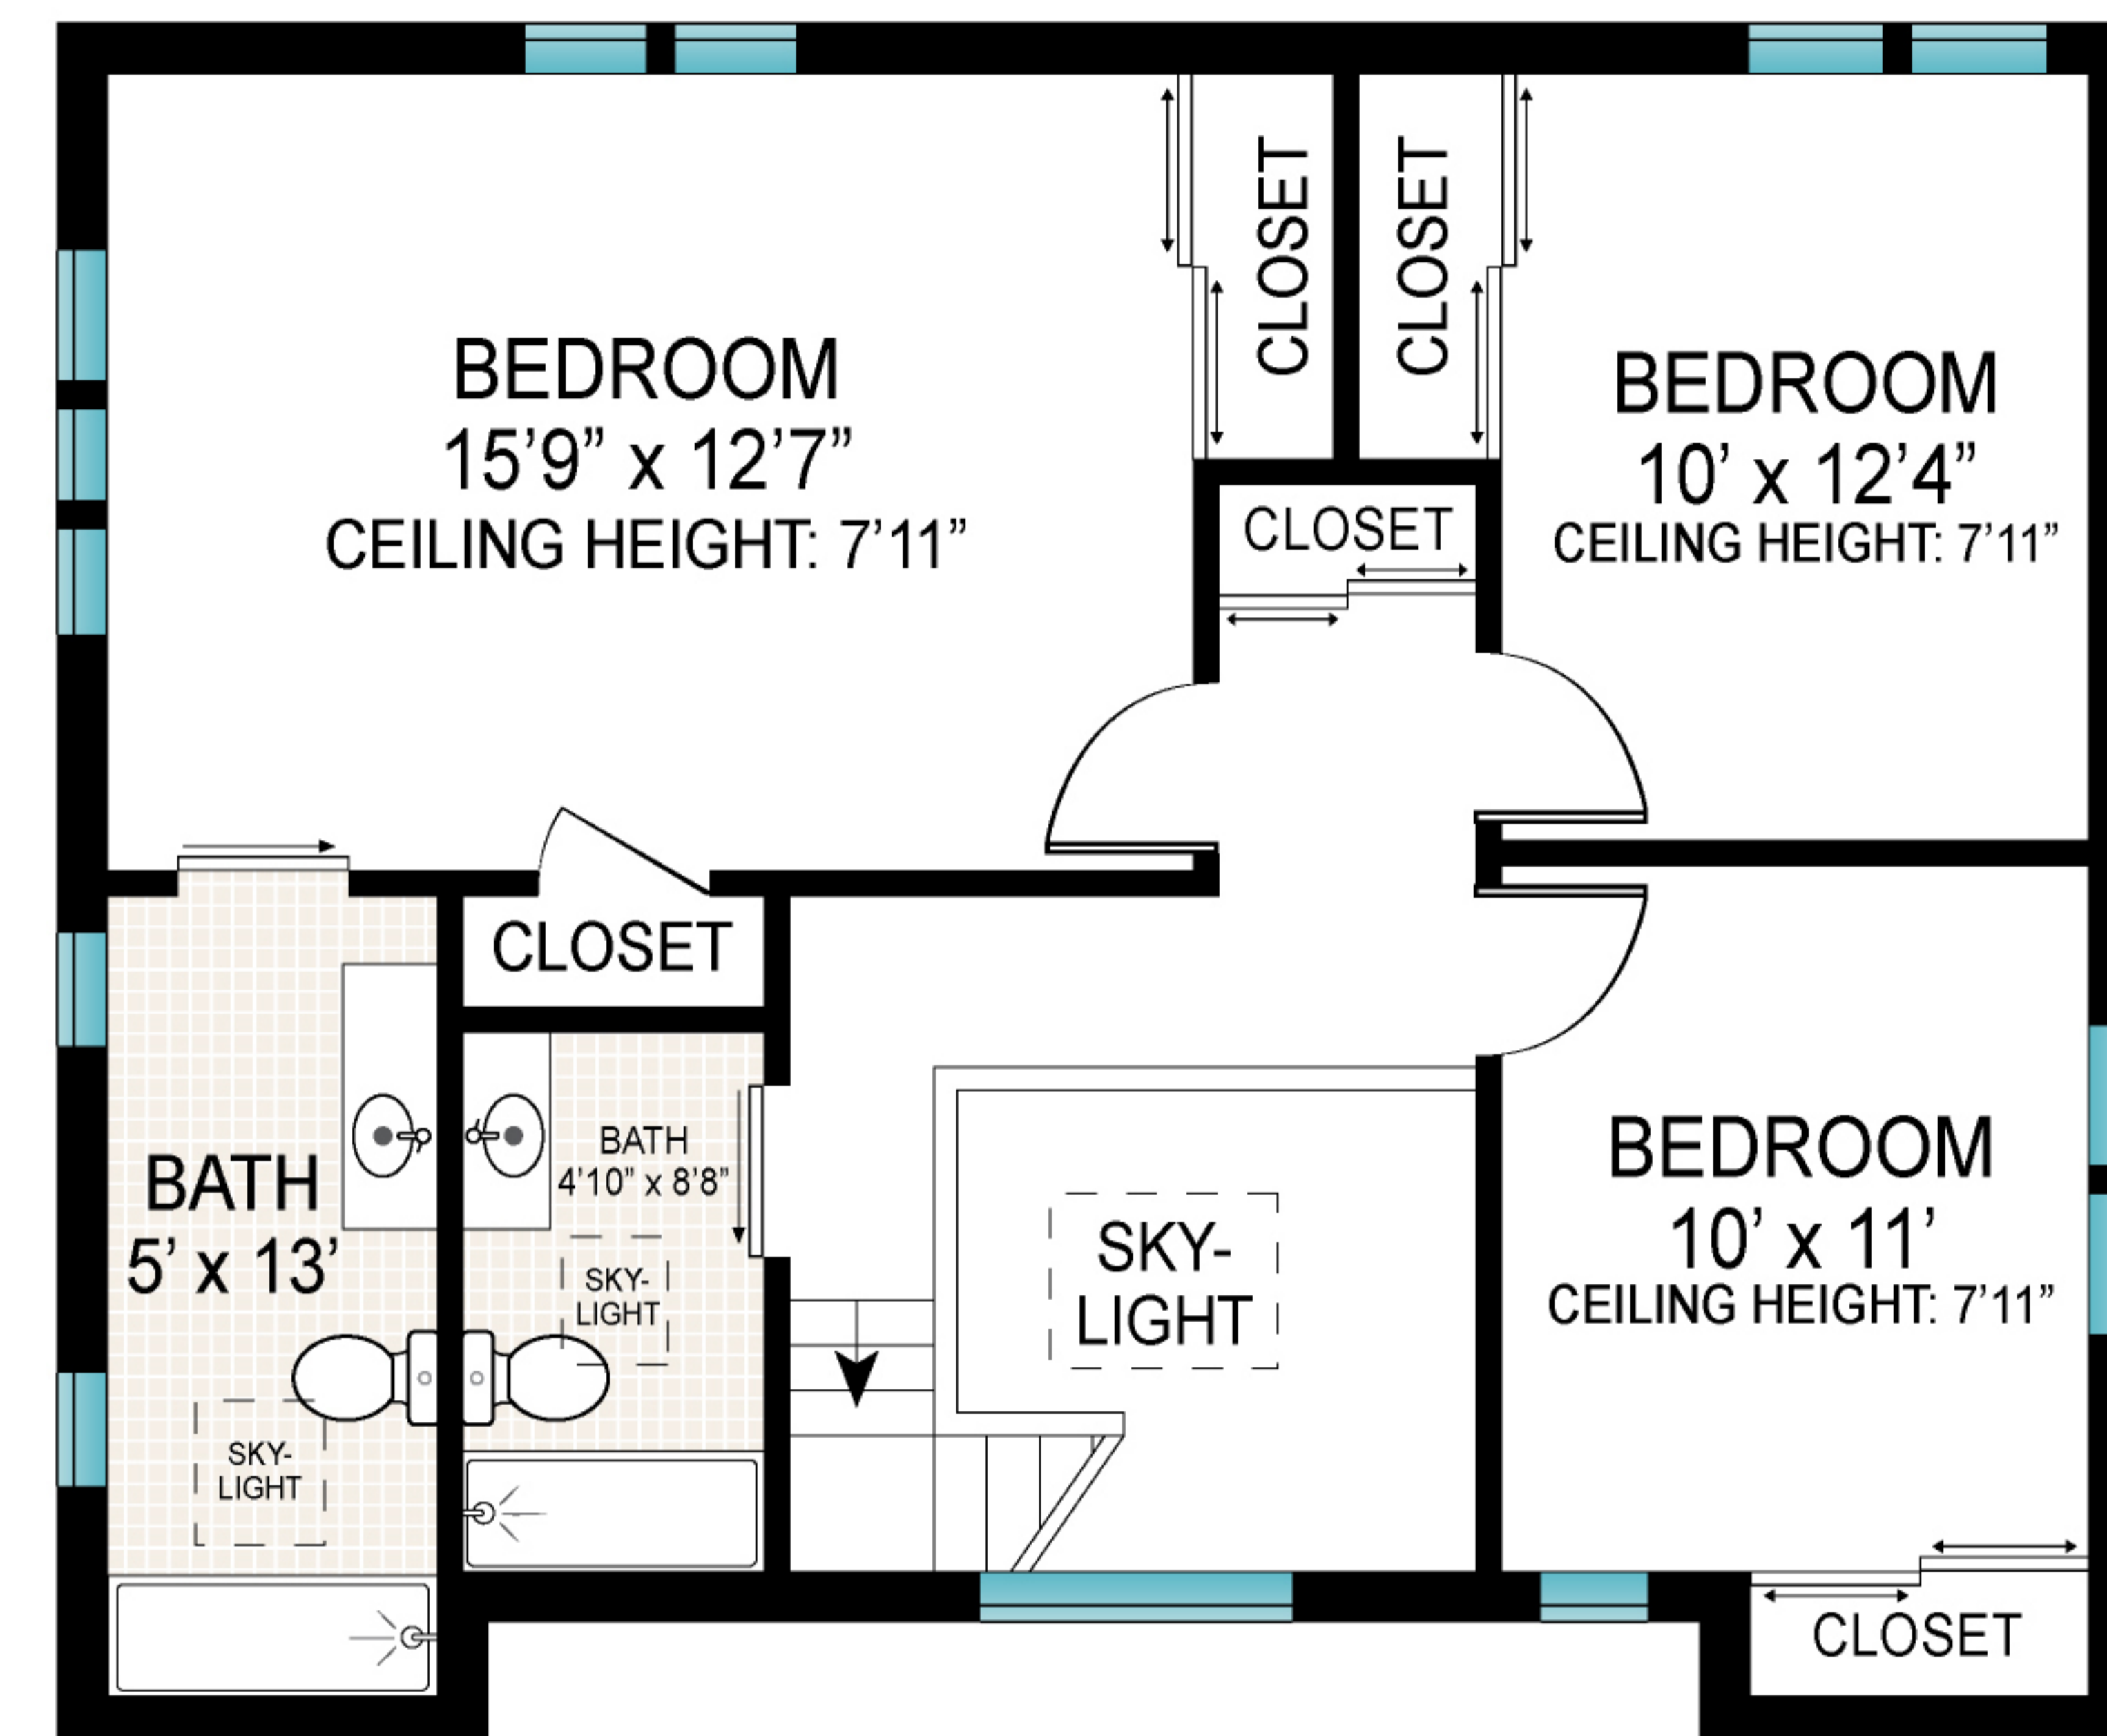

LOWER LEVEL
CEILING HEIGHT: 6'11"

FIRST FLOOR
CEILING HEIGHT: 7'11"

SECOND FLOOR
CEILING HEIGHT: 7'5"

Scale in feet. Indicative only. Dimensions are approximate. All information contained herein is gathered from sources we believe to be reliable. However, we cannot guarantee its accuracy and interested persons should rely on their own inquiries.

FIRST FLOOR
 CEILING HEIGHT: 7'11"

Scale in feet. Indicative only. Dimensions are approximate. All information contained herein is gathered from sources we believe to be reliable. However, we cannot guarantee its accuracy and interested persons should rely on their own inquiries .

SECOND FLOOR
 CEILING HEIGHT: 7'5"

Scale in feet. Indicative only. Dimensions are approximate. All information contained herein is gathered from sources we believe to be reliable. However, we cannot guarantee its accuracy and interested persons should rely on their own inquiries.

LOWER LEVEL
CEILING HEIGHT: 6'11"

Scale in feet. Indicative only. Dimensions are approximate. All information contained herein is gathered from sources we believe to be reliable. However, we cannot guarantee its accuracy and interested persons should rely on their own inquiries.