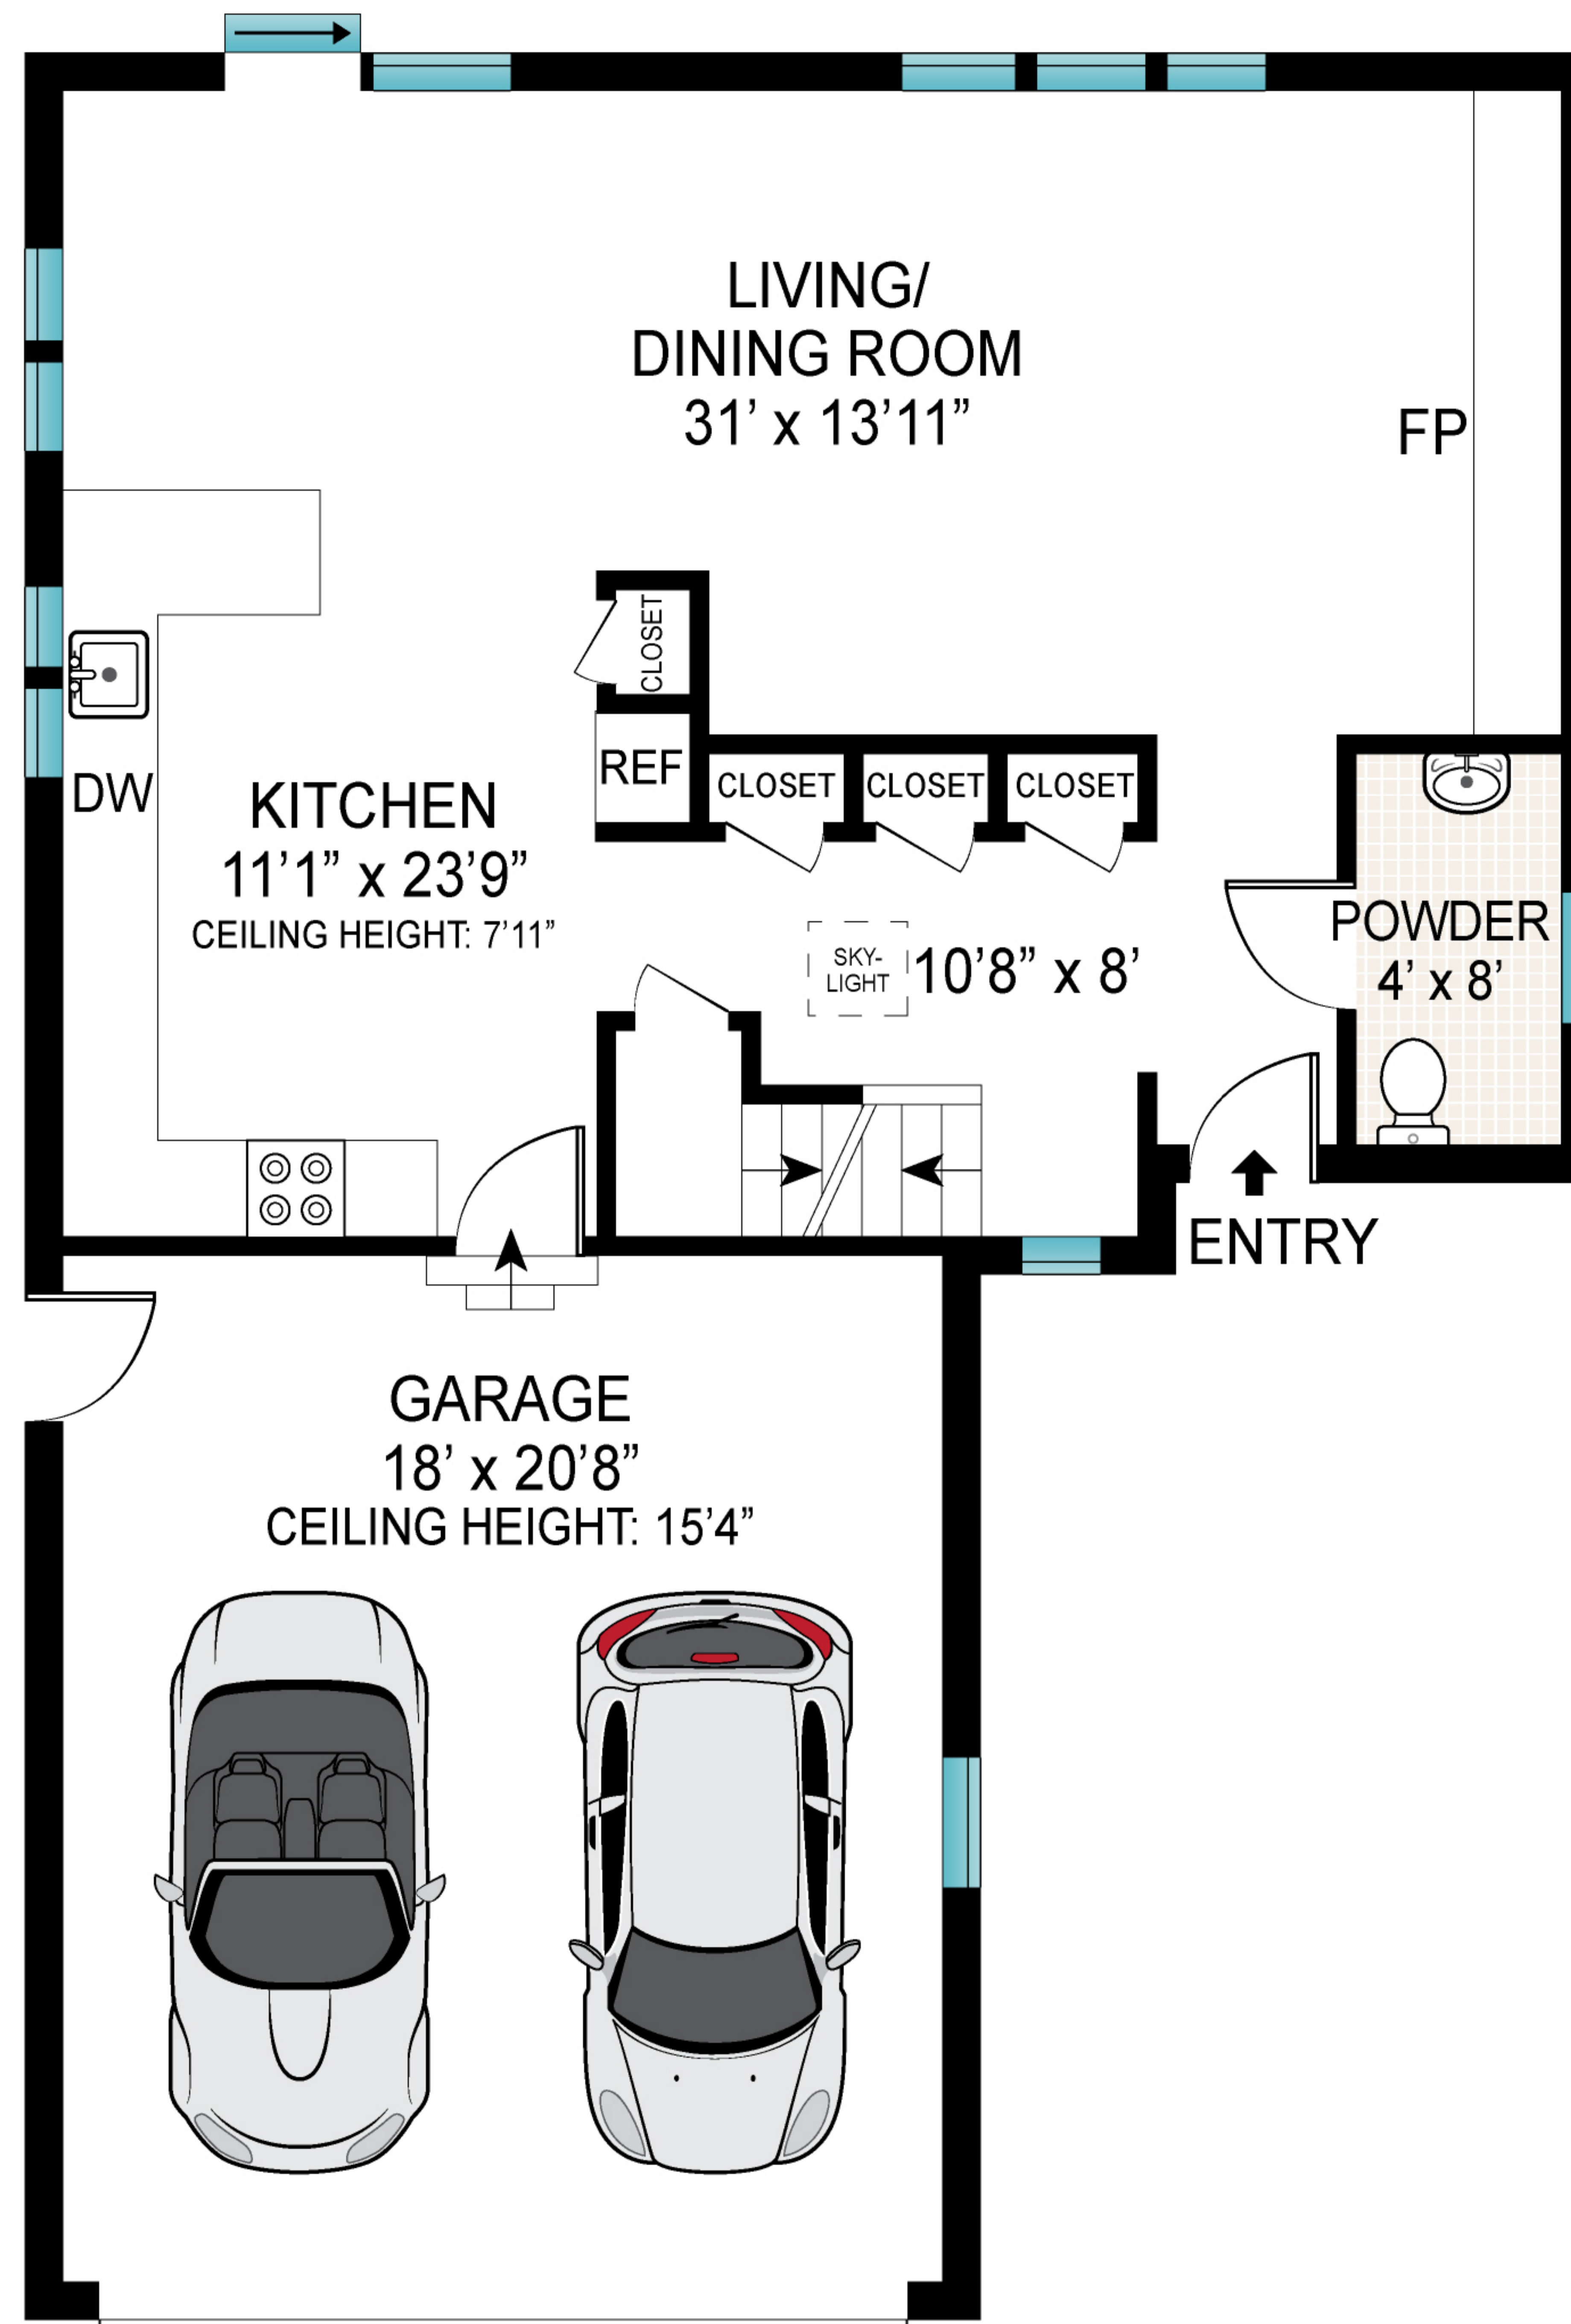

LOWER LEVEL
CEILING HEIGHT: 6'11"

FIRST FLOOR
CEILING HEIGHT: 7'11"

SECOND FLOOR
CEILING HEIGHT: 7'5"

Scale in feet. Indicative only. Dimensions are approximate. All information contained herein is gathered from sources we believe to be reliable. However, we cannot guarantee its accuracy and interested persons should rely on their own inquiries.

FIRST FLOOR
 CEILING HEIGHT: 7'11"

Scale in feet. Indicative only. Dimensions are approximate. All information contained herein is gathered from sources we believe to be reliable. However, we cannot guarantee its accuracy and interested persons should rely on their own inquiries .

SECOND FLOOR
 CEILING HEIGHT: 7'5"

Scale in feet. Indicative only. Dimensions are approximate. All information contained herein is gathered from sources we believe to be reliable. However, we cannot guarantee its accuracy and interested persons should rely on their own inquiries.

LOWER LEVEL
CEILING HEIGHT: 6'11"

Scale in feet. Indicative only. Dimensions are approximate. All information contained herein is gathered from sources we believe to be reliable. However, we cannot guarantee its accuracy and interested persons should rely on their own inquiries.