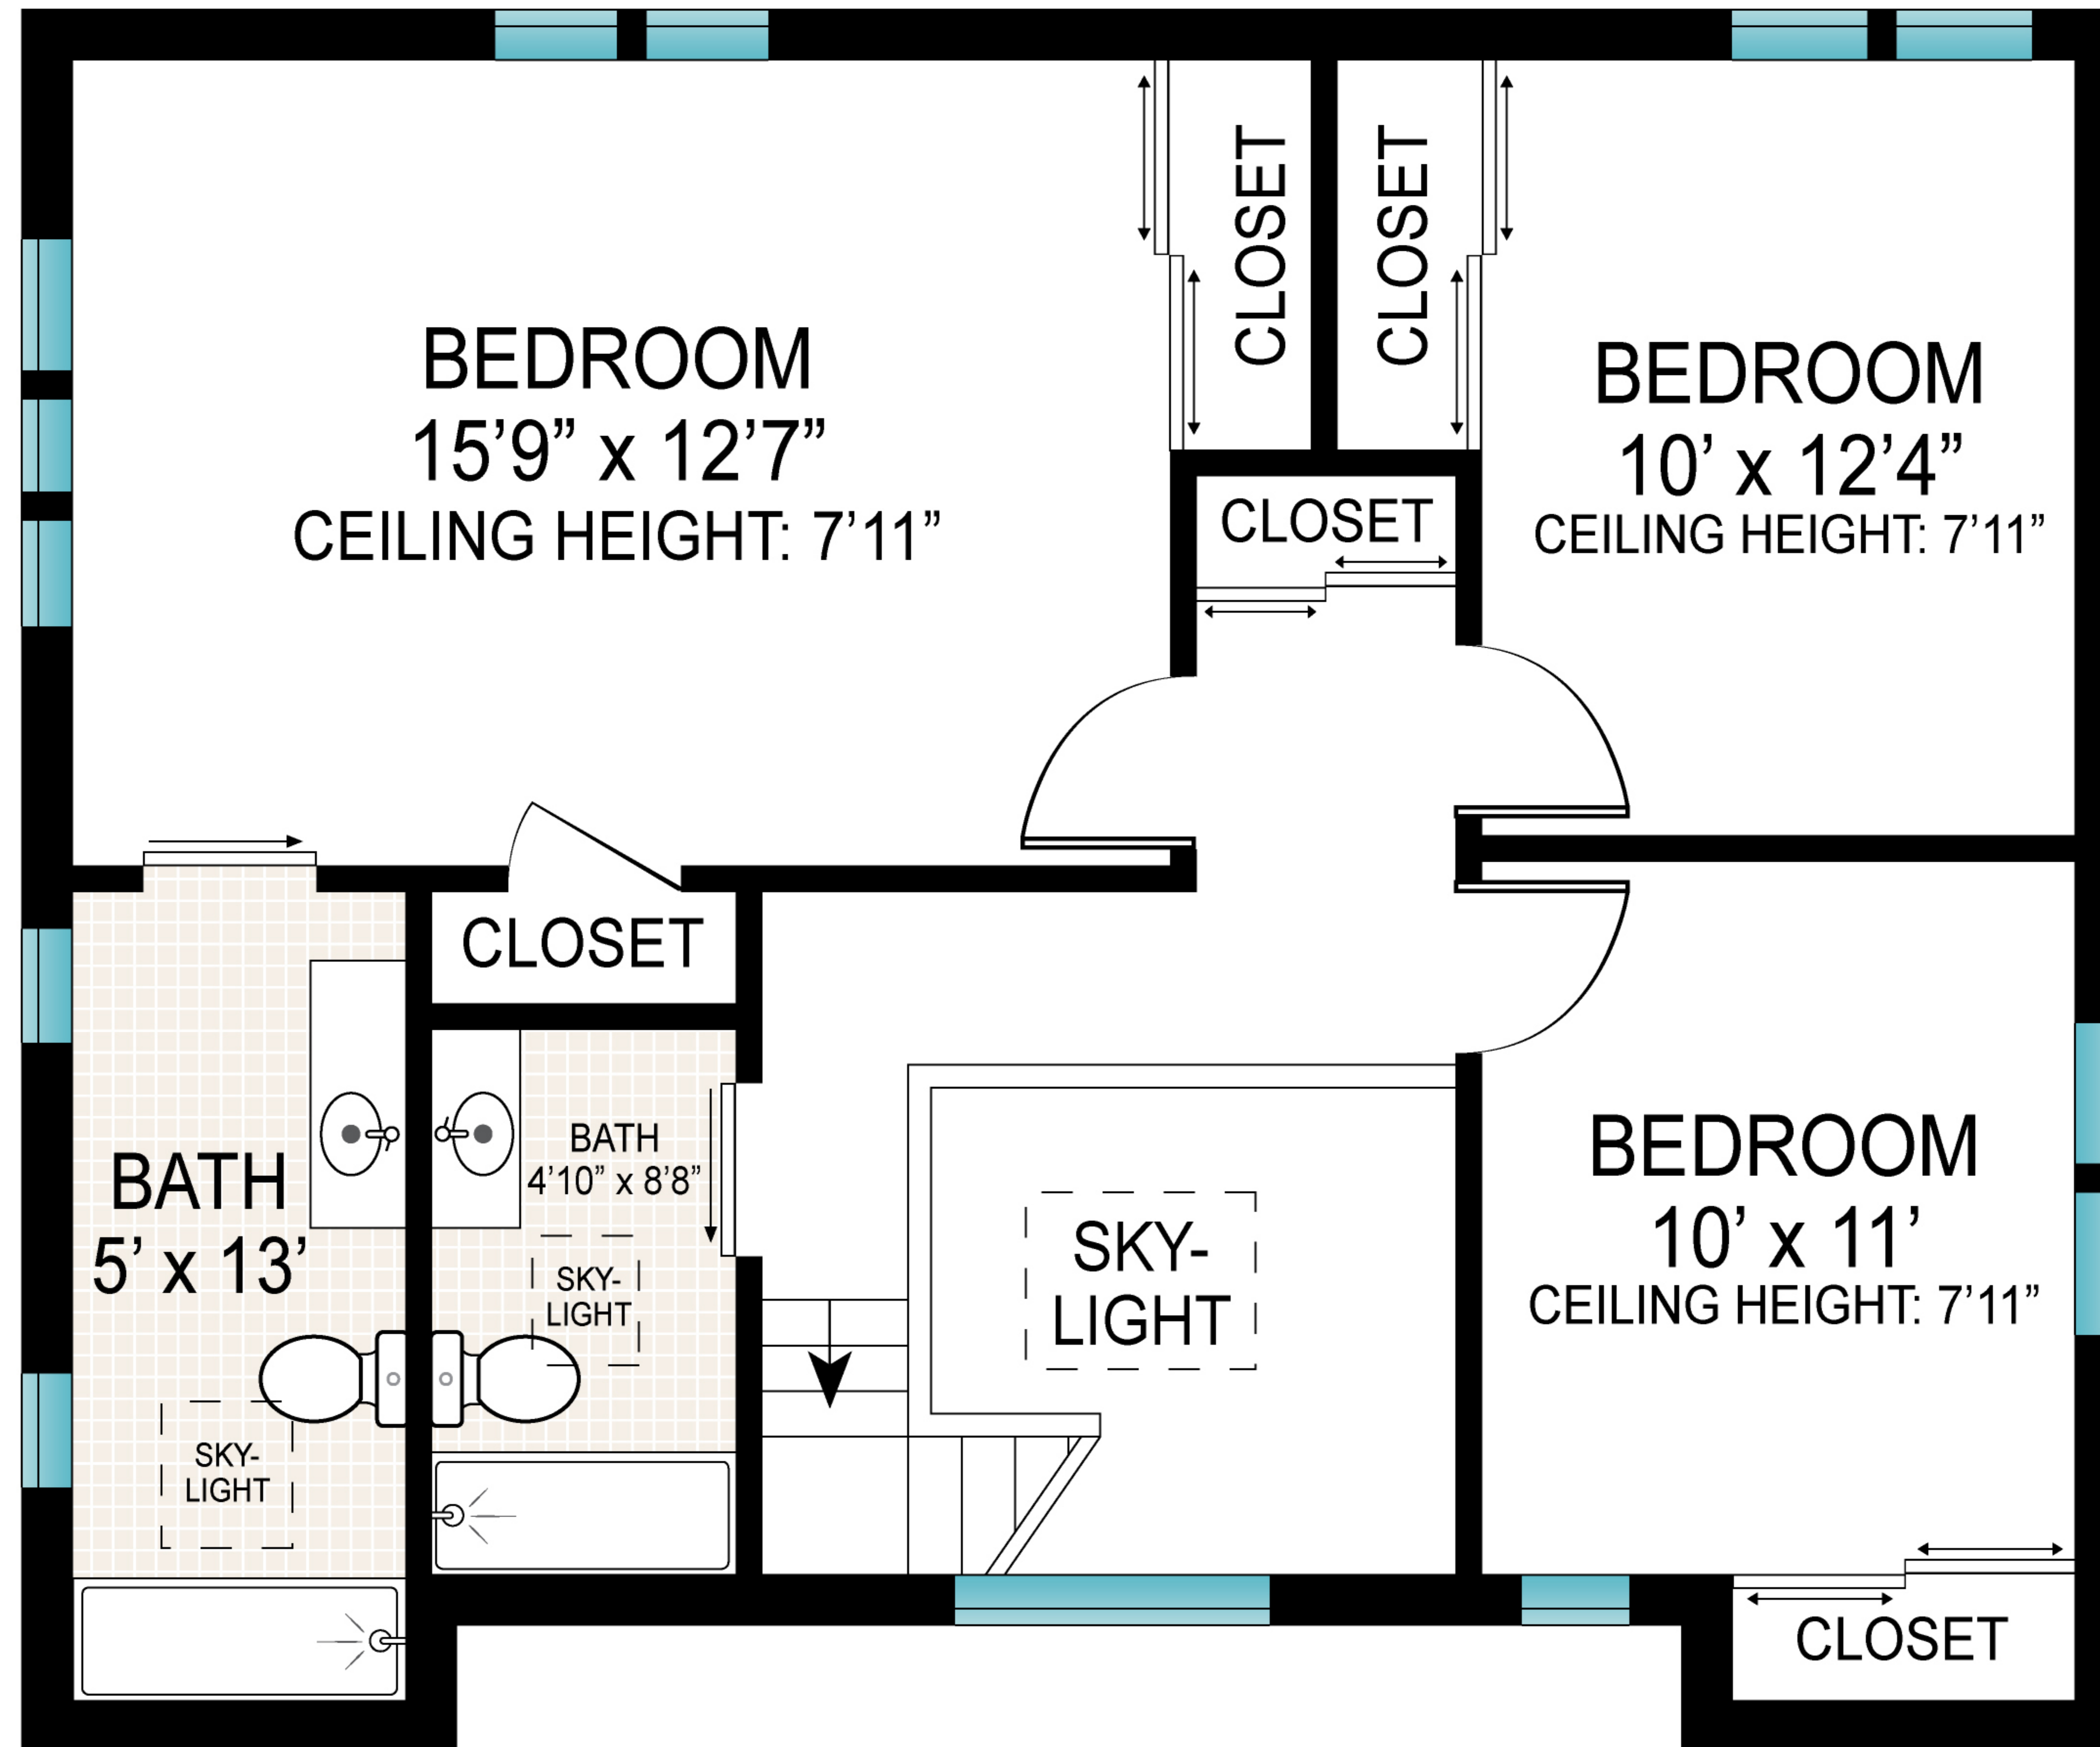

LOWER LEVEL
CEILING HEIGHT: 6'11"

FIRST FLOOR
CEILING HEIGHT: 7'11"

SECOND FLOOR
CEILING HEIGHT: 7'5"

Scale in feet. Indicative only. Dimensions are approximate. All information contained herein is gathered from sources we believe to be reliable. However, we cannot guarantee its accuracy and interested persons should rely on their own inquiries.

FIRST FLOOR
 CEILING HEIGHT: 7'11"

Scale in feet. Indicative only. Dimensions are approximate. All information contained herein is gathered from sources we believe to be reliable. However, we cannot guarantee its accuracy and interested persons should rely on their own inquiries .

SECOND FLOOR
 CEILING HEIGHT: 7'5"

Scale in feet. Indicative only. Dimensions are approximate. All information contained herein is gathered from sources we believe to be reliable. However, we cannot guarantee its accuracy and interested persons should rely on their own inquiries.

LOWER LEVEL
CEILING HEIGHT: 6'11"

Scale in feet. Indicative only. Dimensions are approximate. All information contained herein is gathered from sources we believe to be reliable. However, we cannot guarantee its accuracy and interested persons should rely on their own inquiries.