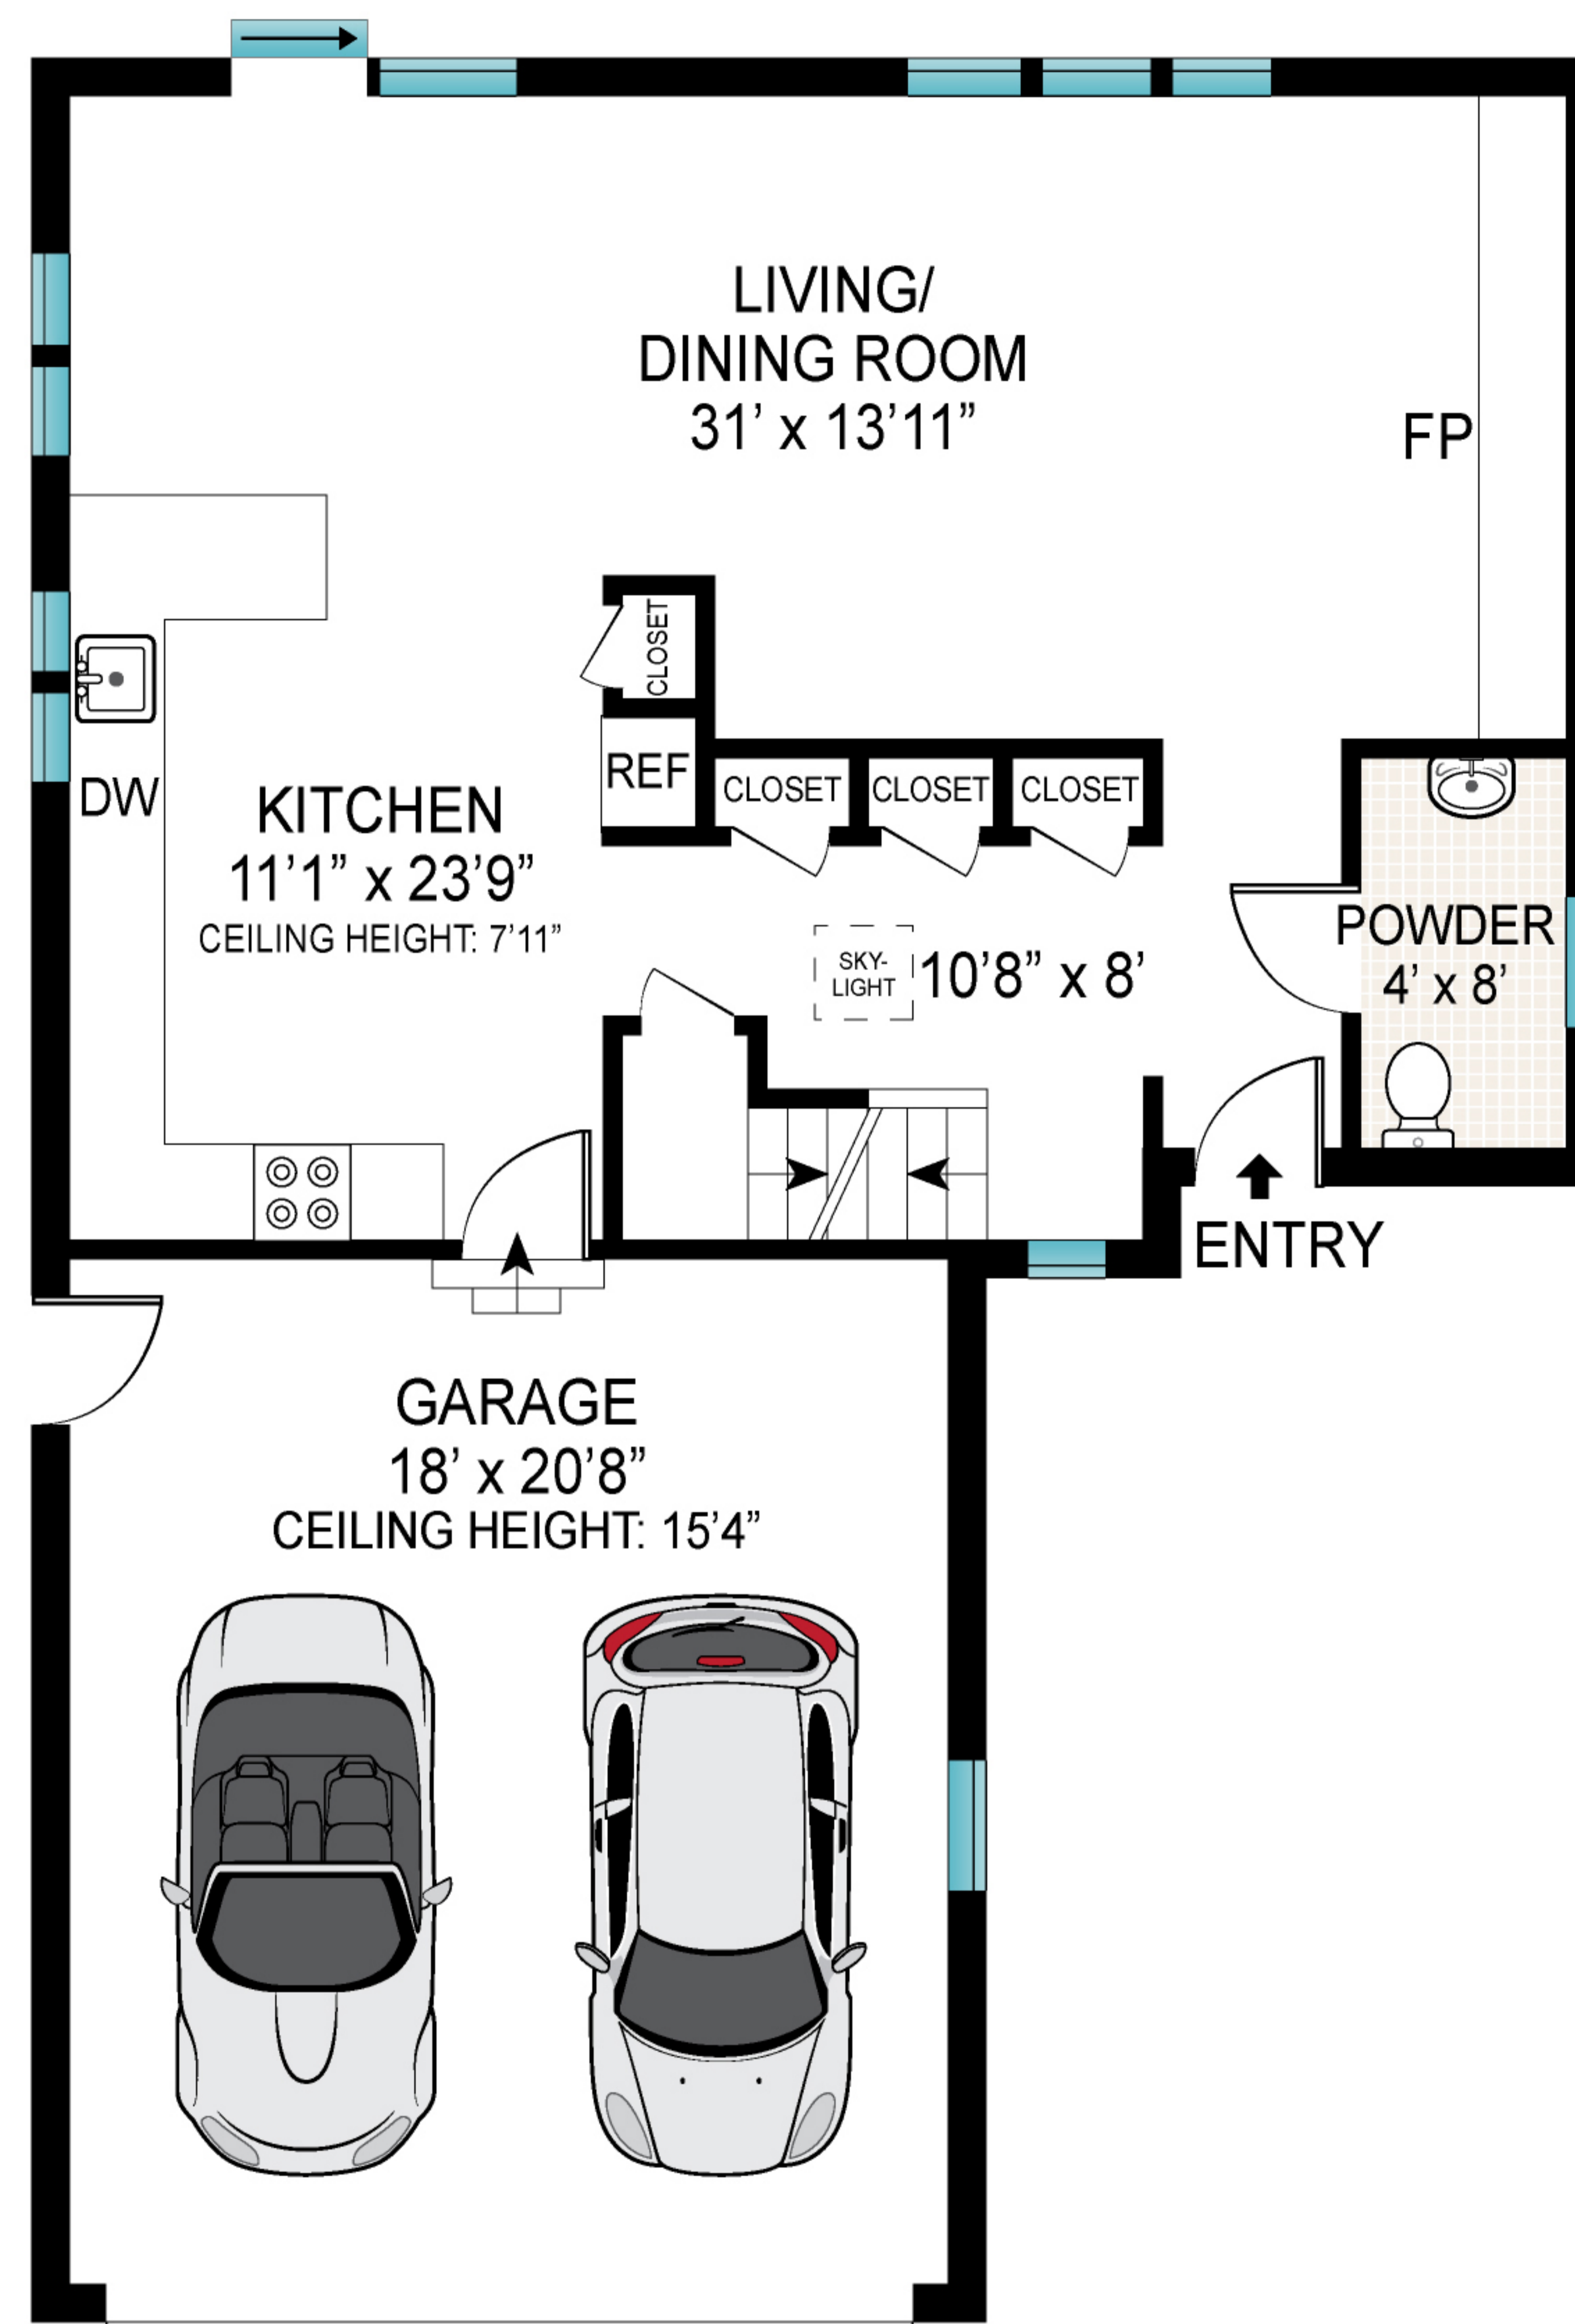

LOWER LEVEL
CEILING HEIGHT: 6'11"

FIRST FLOOR
CEILING HEIGHT: 7'11"

SECOND FLOOR
CEILING HEIGHT: 7'5"

Scale in feet. Indicative only. Dimensions are approximate. All information contained herein is gathered from sources we believe to be reliable. However, we cannot guarantee its accuracy and interested persons should rely on their own inquiries.

FIRST FLOOR
 CEILING HEIGHT: 7'11"

Scale in feet. Indicative only. Dimensions are approximate. All information contained herein is gathered from sources we believe to be reliable. However, we cannot guarantee its accuracy and interested persons should rely on their own inquiries .

SECOND FLOOR
 CEILING HEIGHT: 7'5"

Scale in feet. Indicative only. Dimensions are approximate. All information contained herein is gathered from sources we believe to be reliable. However, we cannot guarantee its accuracy and interested persons should rely on their own inquiries.

LOWER LEVEL
CEILING HEIGHT: 6'11"

Scale in feet. Indicative only. Dimensions are approximate. All information contained herein is gathered from sources we believe to be reliable. However, we cannot guarantee its accuracy and interested persons should rely on their own inquiries.