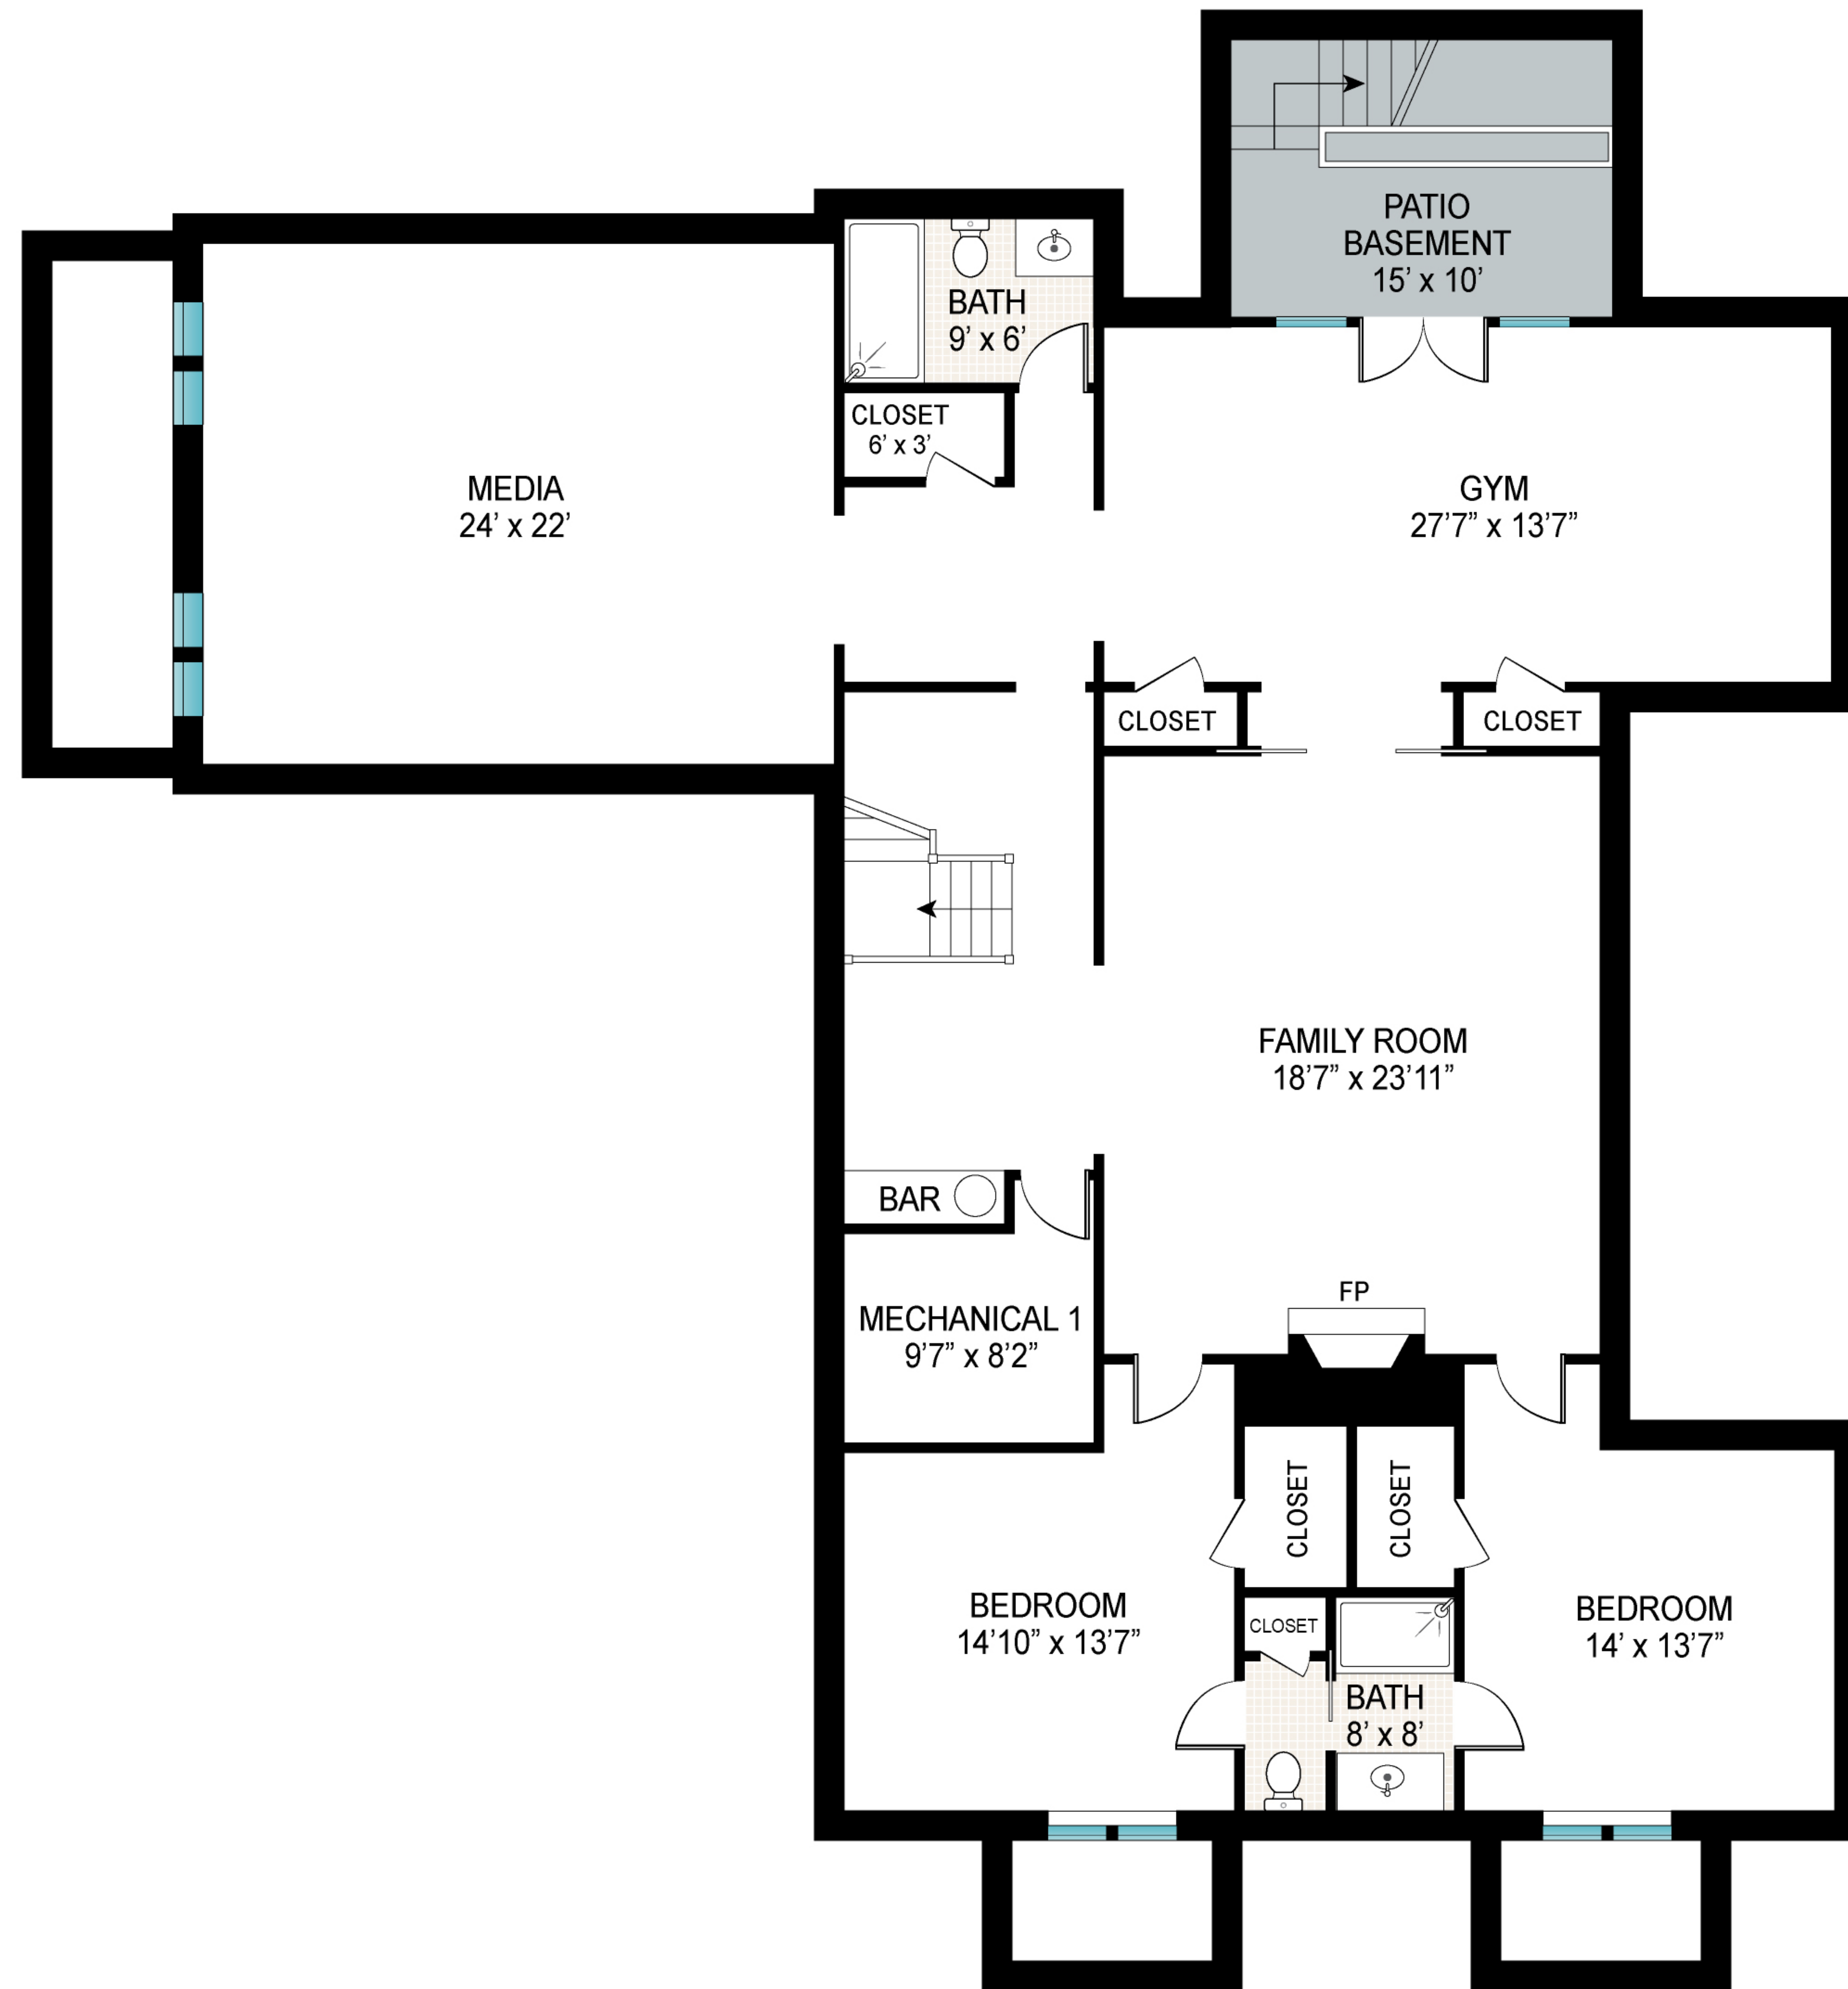

**BASEMENT**

**FIRST FLOOR**

**SECOND FLOOR**

FIRST FLOOR INT: 2165 ft<sup>2</sup>  
 FIRST FLOOR EXT: 540 ft<sup>2</sup>  
 SECOND FLOOR INT: 1751 ft<sup>2</sup>  
 SECOND FLOOR EXT: 140 ft<sup>2</sup>  
 GARAGE: 541 ft<sup>2</sup>  
 BASEMENT: 1961 ft<sup>2</sup>

58 Cove Hollow Road, East Hampton

FIRST FLOOR

FIRST FLOOR INT: 2165 ft<sup>2</sup>  
 FIRST FLOOR EXT: 540 ft<sup>2</sup>  
 GARAGE: 541 ft<sup>2</sup>

Scale in feet. Indicative only. Dimensions are approximate. All information contained herein is gathered from sources we believe to be reliable. However, we cannot guarantee its accuracy and interested persons should rely on their own inquiries.

58 Cove Hollow Road, East Hampton

**SECOND FLOOR**

SECOND FLOOR INT: 1751 ft<sup>2</sup>  
 SECOND FLOOR EXT: 140 ft<sup>2</sup>

Scale in feet. Indicative only. Dimensions are approximate. All information contained herein is gathered from sources we believe to be reliable. However, we cannot guarantee its accuracy and interested persons should rely on their own inquiries.

58 Cove Hollow Road, East Hampton

**BASEMENT**

**BASEMENT: 1961 ft<sup>2</sup>**

Scale in feet. Indicative only. Dimensions are approximate. All information contained herein is gathered from sources we believe to be reliable. However, we cannot guarantee its accuracy and interested persons should rely on their own inquiries.