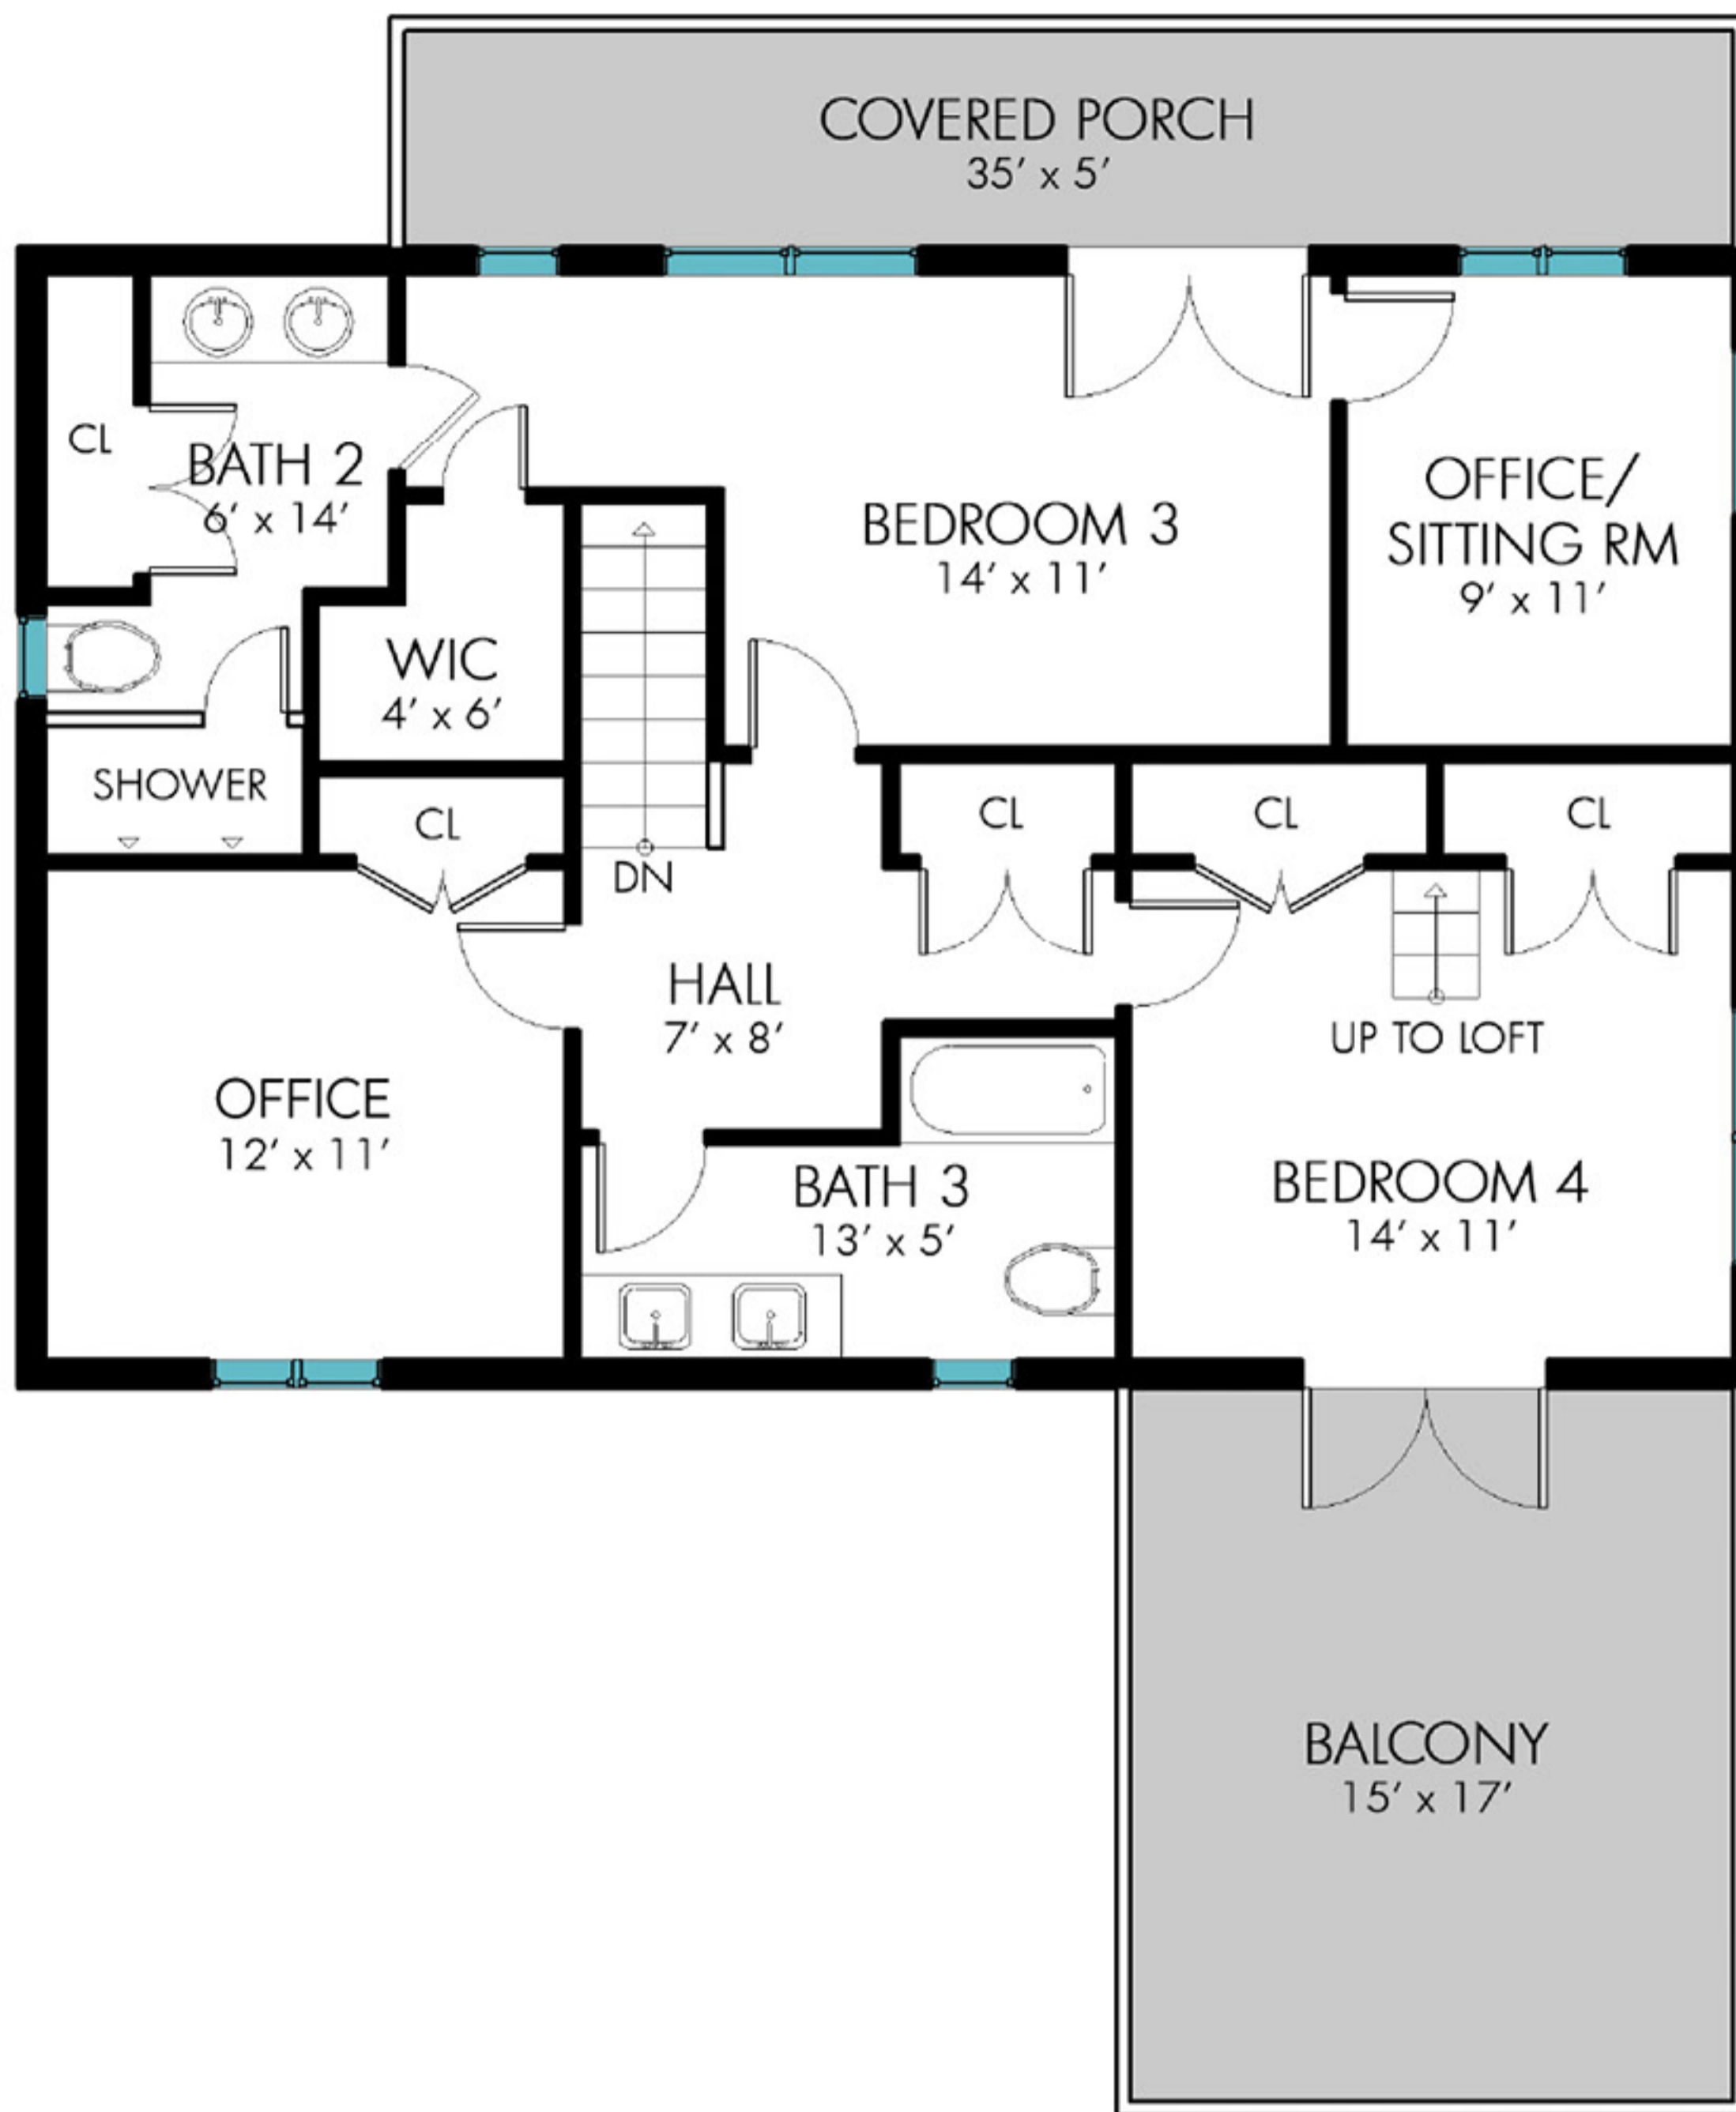

First Floor

First Floor: 2130± sf

Garage: 323± sf

Screened Porch: 224± sf

24 Woodland Drive, Sag Harbor

**Brown
Harris
Stevens**

Second Floor

First Floor: 1040± sf

Loft: 200± sf

24 Woodland Drive, Sag Harbor

**Brown
Harris
Stevens**

Basement

Basement: 1144± sf

24 Woodland Drive, Sag Harbor