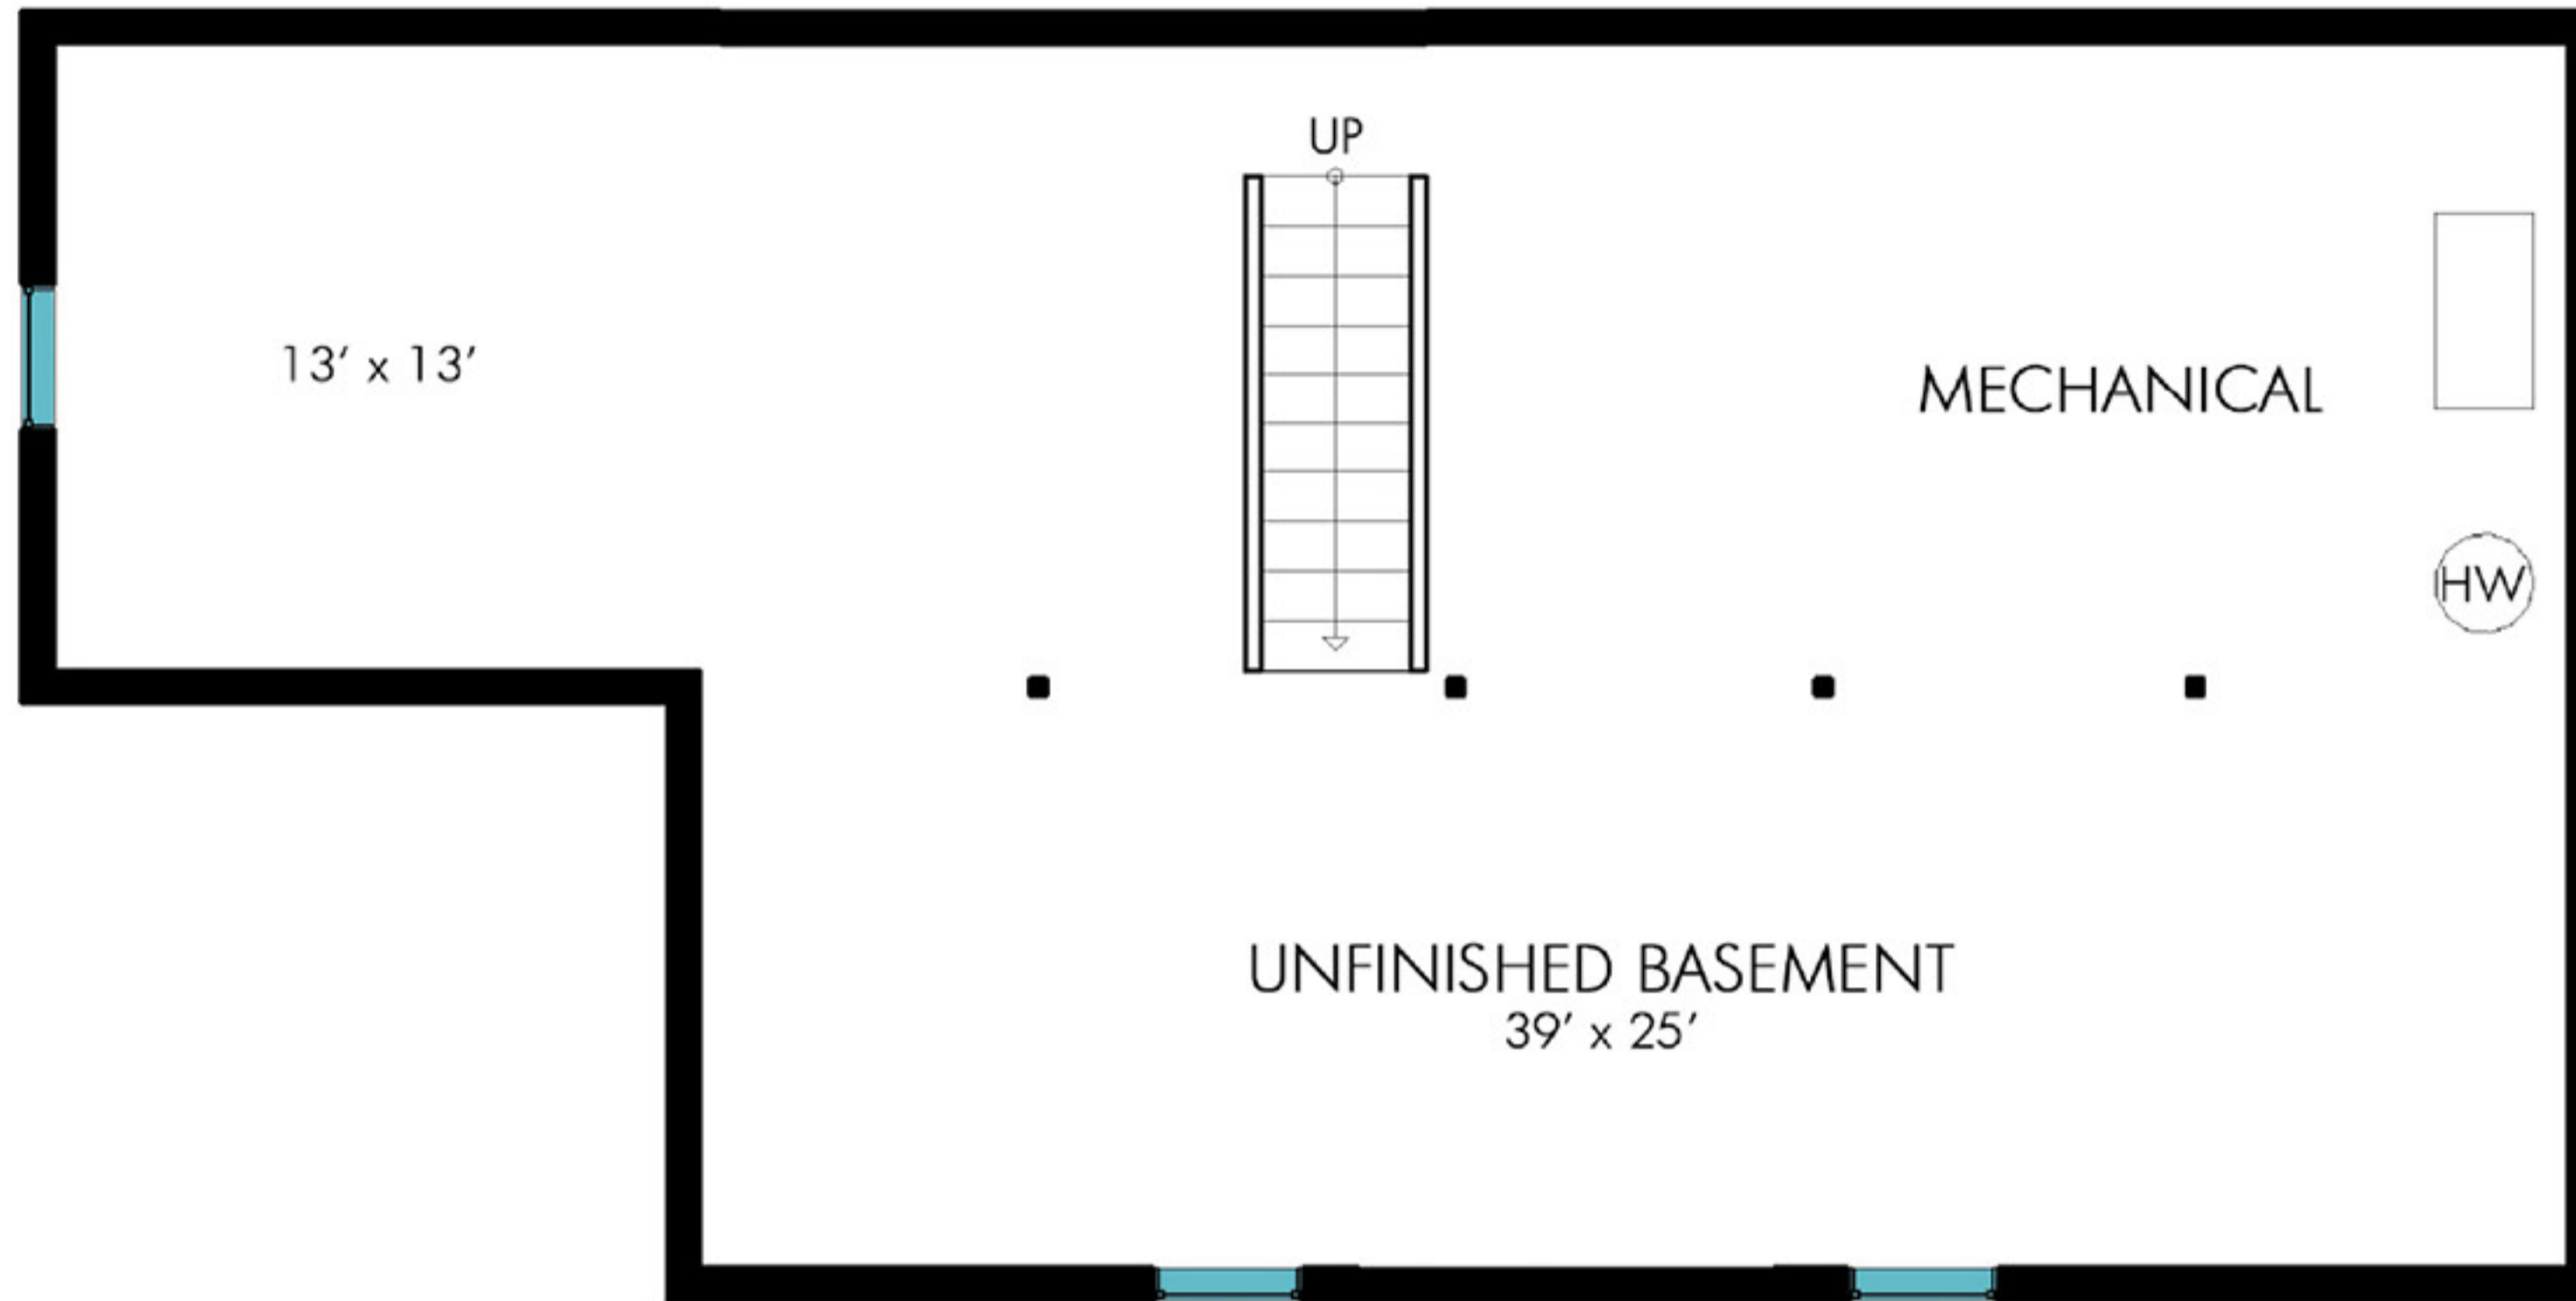

First Floor

First Floor: 2130± sf

Garage: 323± sf

Screened Porch: 224± sf

24 Woodland Drive, Sag Harbor

**Brown
Harris
Stevens**

Second Floor

First Floor: 1040± sf

Loft: 200± sf

24 Woodland Drive, Sag Harbor

**Brown
Harris
Stevens**

Basement

Basement: 1144± sf

24 Woodland Drive, Sag Harbor