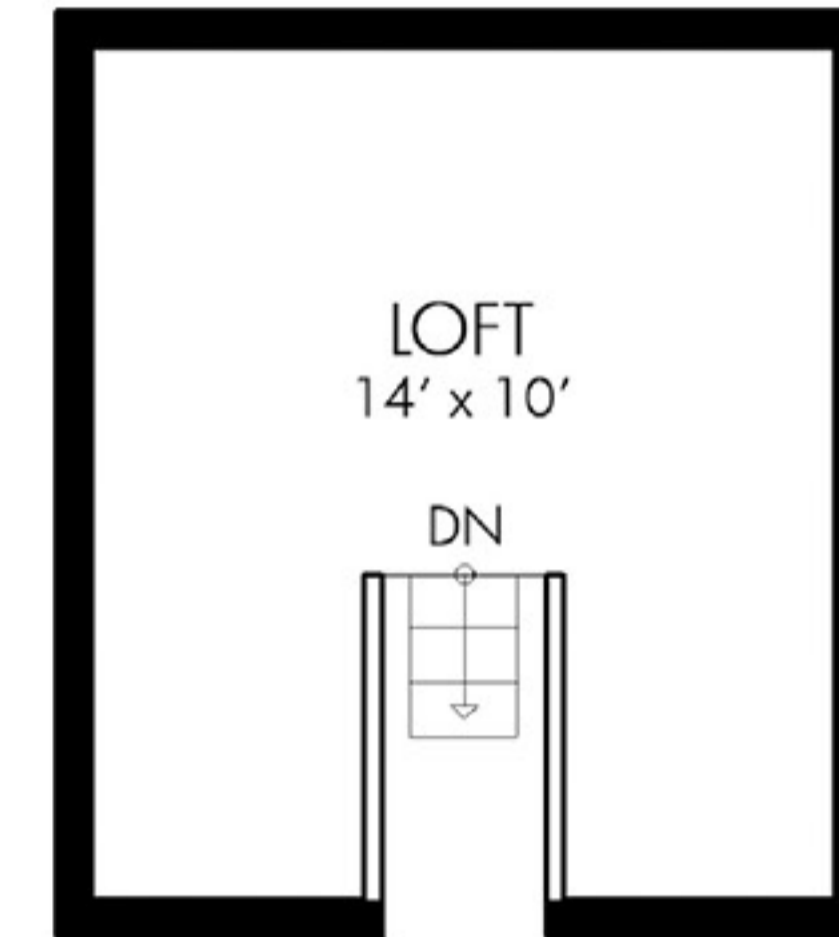

First Floor

First Floor: 2130± sf

Garage: 323± sf

Screened Porch: 224± sf

24 Woodland Drive, Sag Harbor

**Brown
Harris
Stevens**

Second Floor

First Floor: 1040± sf